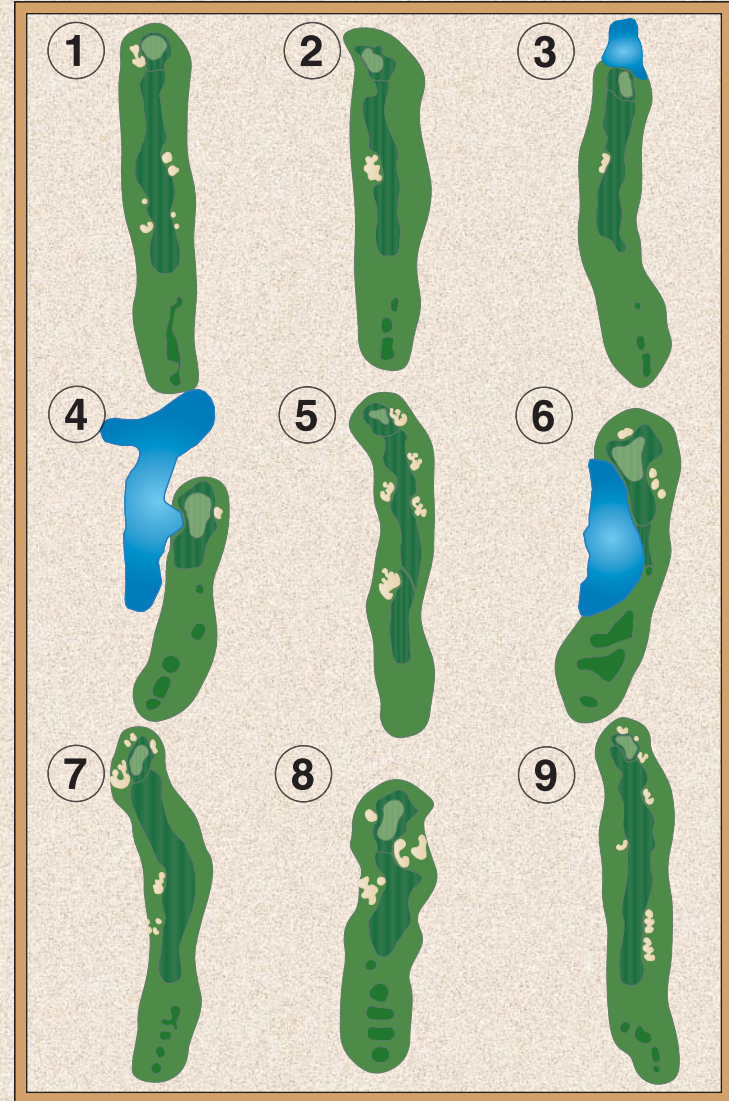

Westward Ho
Rise and Shine
Fade Away
Right On
Longview
On the Rocks
Saddle
Entrapment
Bunker Hill

Shallow Crossing
Outback
Rough & Ready
Desperation
Horizon
Cross Bunker
Hot to Trot
Sudden Death
Finishing Tough

**LAS VEGAS,
NEVADA**

HOLE	1	2	3	4	5	6	7	8	9	OUT	I N T I A L	10	11	12	13	14	15	16	17	18	IN	TOT	Rating/Slope
Championship	434	428	440	168	550	205	442	221	529	3417		422	436	457	549	407	396	458	210	520	3855	7272	74.8/134
Back	397	414	410	157	522	175	401	201	481	3158		340	399	420	524	366	369	425	172	498	3513	6671	72.1/126
Middle	377	389	380	136	497	147	377	182	455	2940		320	355	390	479	334	332	370	148	475	3203	6143	69.0/123
Handicap	9	1	7	17	11	13	3	5	15			14	6	2	12	18	16	4	8	10			
Par	4	4	4	3	5	3	4	3	5	35		4	4	4	5	4	4	4	3	5	37	72	HCP NET
Forward	332	366	345	102	457	133	358	163	417	2673		283	327	350	426	313	297	345	124	405	2870	5543	70.9/121
Forward Hdcp	11	1	13	17	5	15	3	9	7			16	6	2	10	12	18	4	14	8			

Scorer:

Attest:

Date:

© Golf ScoreCards Inc.
do not duplicate

**USGA RULES GOVERN PLAY
LOCAL RULES**

- Out of Bounds - Defined by white stakes, resident boundary walls, maintenance road and entry road.
- Yardage markers are located on the top side of the sprinkler heads. Yardages are measured to the center of the green.
- Please adhere to pace of play - thank you from the group behind you.